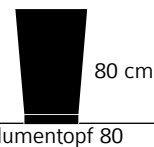

TEMPS DE LA NATURE